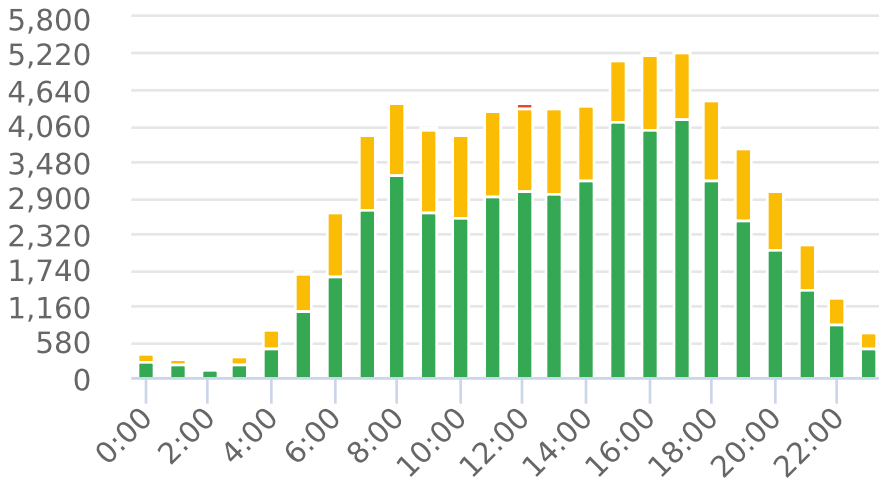

Total Days of Data: 9

Speed Limit: 35

Average Speed: 32.35

50th Percentile Speed: 32.46

85th Percentile Speed: 38.16

Pace Speed Range: 28-38

Minimum Speed: 5

Maximum Speed: 64

Display Mode: Speed Display

Average Volume per Day: 7955.6

Total Volume: 71600

● Violators ● Inside Threshold ● Compliant

● Vehicles Slowed ● Other

● Speed Limit ● Average Speed ● 50% Speed ● 85% Speed

Extended Speed Summary