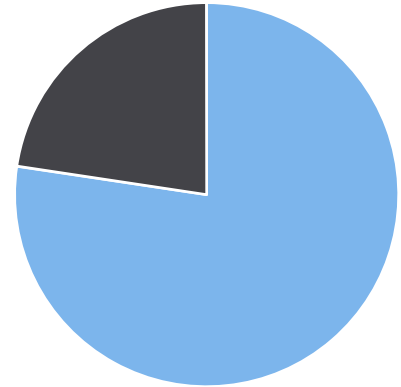

Display Mode: Speed Display

Average Volume per Day: 7955.6

Total Volume: 71600

● Violators ● Inside Threshold ● Compliant

● Vehicles Slowed ● Other

● Speed Limit ● Average Speed ● 50% Speed ● 85% Speed

Extended Speed Summary