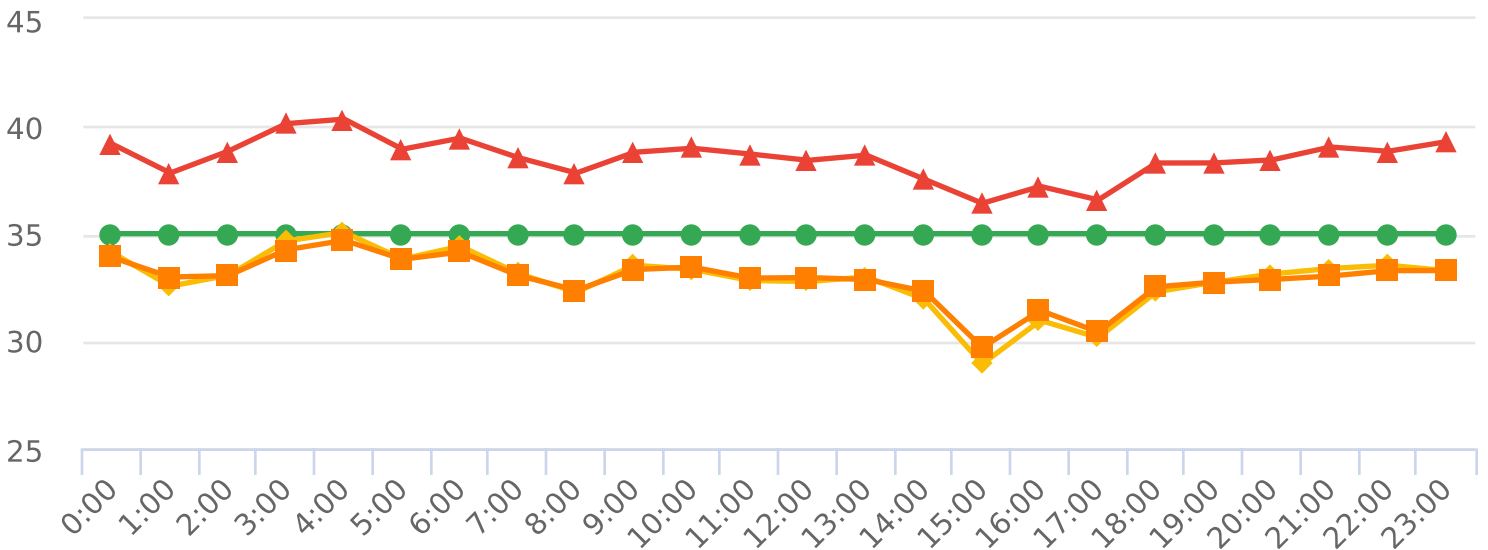

Display Mode: Speed Display

Average Volume per Day: 7955.6

Total Volume: 71600

● Violators ● Inside Threshold ● Compliant

● Vehicles Slowed ● Other

● Speed Limit ● Average Speed ● 50% Speed ● 85% Speed

Extended Speed Summary