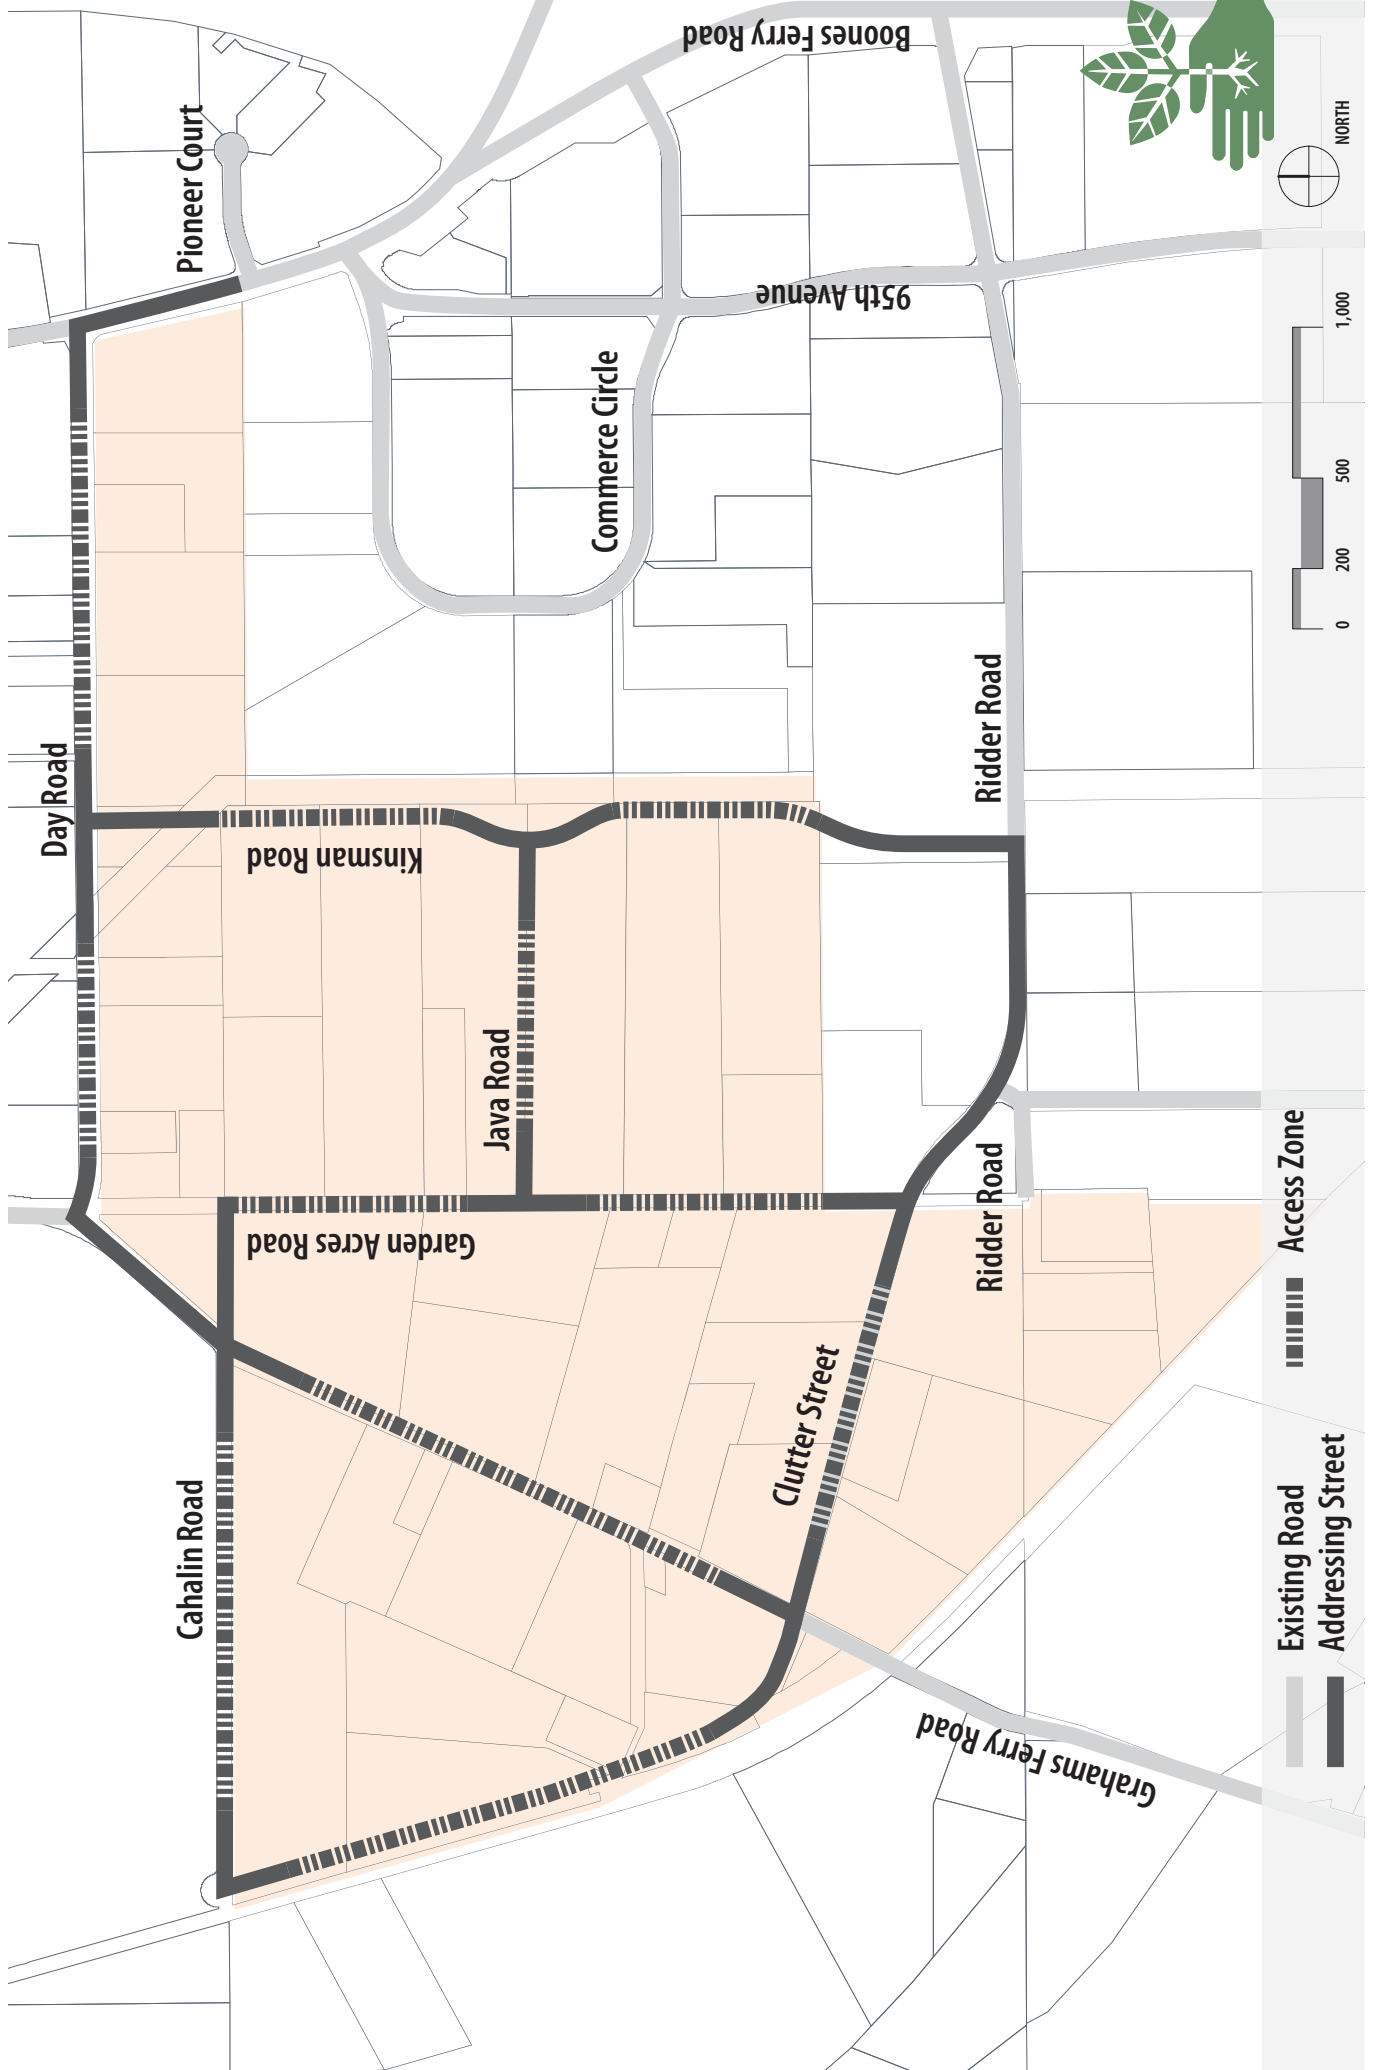

NORTH

Access Zone

Existing Road  
Addressing Street

Pioneer Court

95th Avenue

Commerce Circle

Ridder Road

Day Road

Kinsman Road

Java Road

Garden Acres Road

Kahalin Road

Clutter Street

Ridder Road

Grahams Ferry Road

Boones Ferry Road