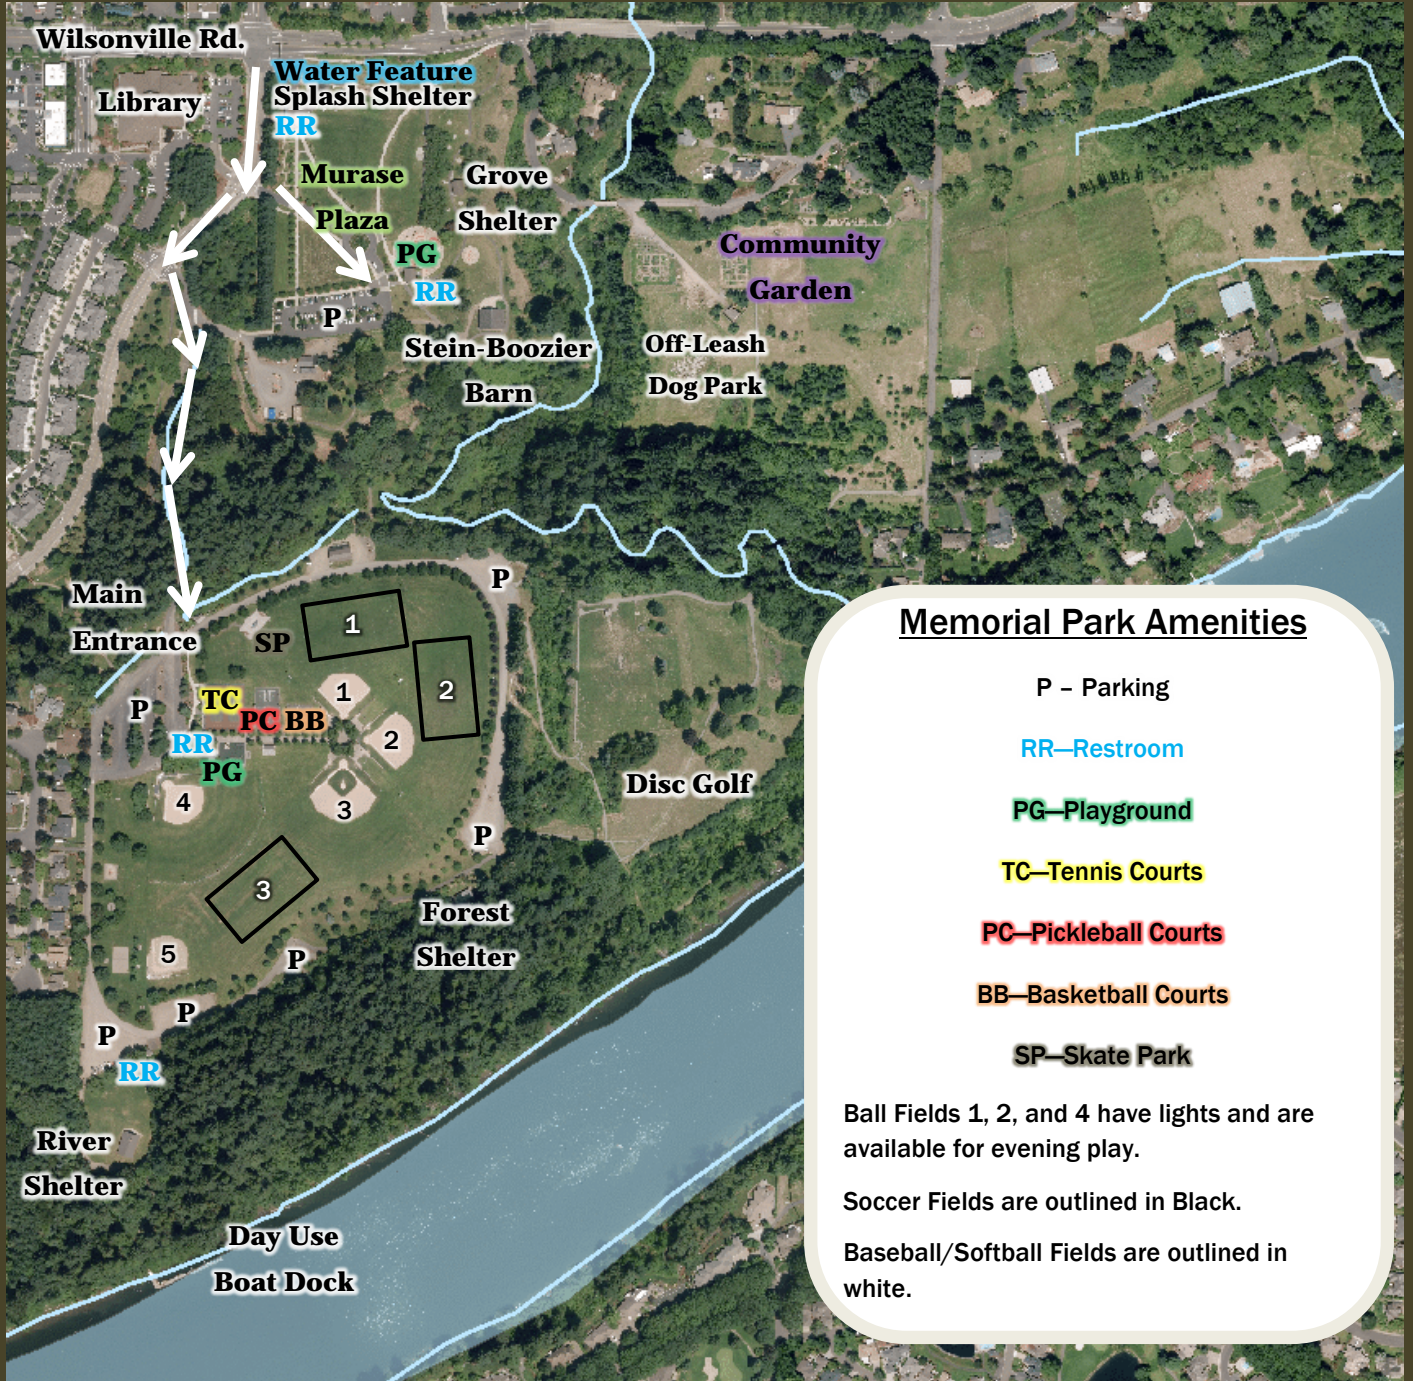

Wilsonville Memorial Park

Main Entrance: 8300 Memorial Drive
Murase Plaza: 8100 Memorial Drive

For reservation inquiries, please contact:

parksandrec@ci.wilsonville.or.us

503-783-PLAY (7529)

UPDATED JULY 2021